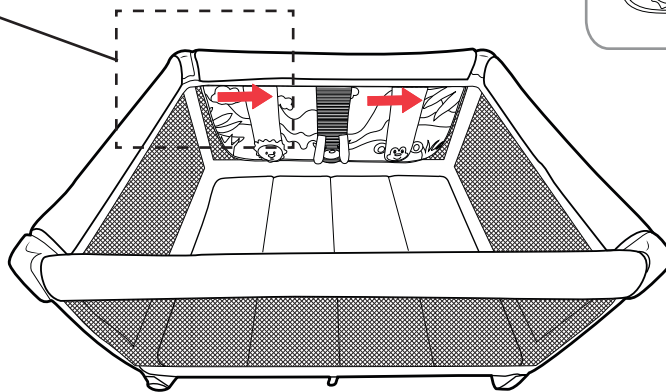

**⚠️ WARNING:** You must read and understand Dash Activity Panel instructions and the Dash Manual. If you do not understand these instructions call Chicco at 1-877-424-4226. **IMPORTANT:** Make sure the Mattress Pad is installed and secured in the playard before placing your child inside.

## INSTRUCTIONS: Dash Activity Panel

**IMPORTANT:** Please also refer to the Owner's Manual that came with your product.

**Kit Includes:**

**1** **Unfold the Activity Panel and locate the zipper on top of the Activity Panel.** Attach the zipper to the matching zipper section on the playard. Pull the zipper across the back edge.