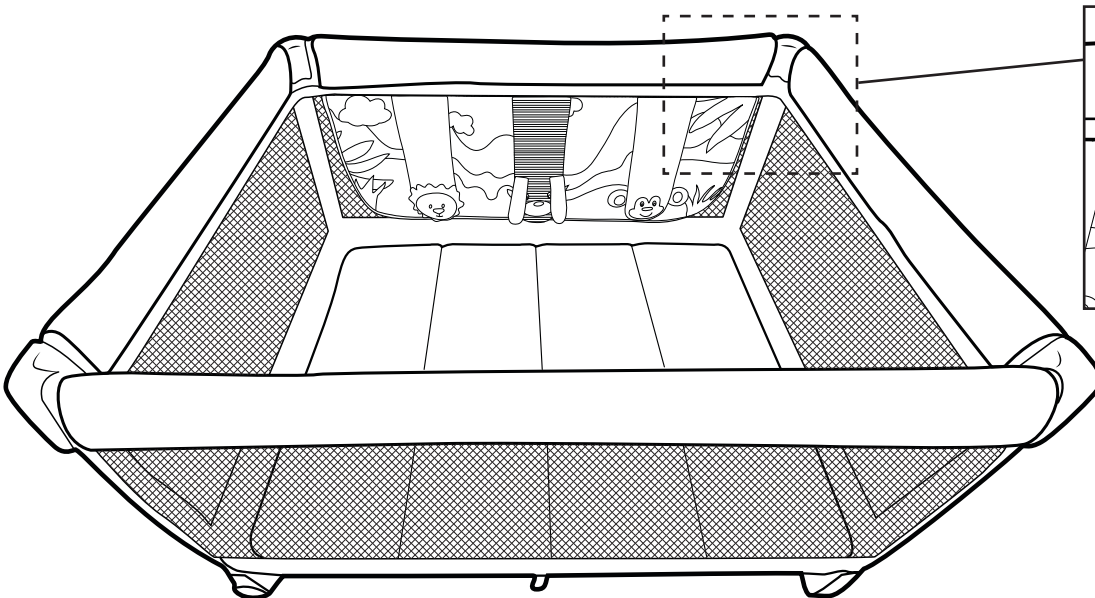

## INSTRUCTIONS: Dash Activity Panel

**IMPORTANT:** Please also refer to the Owner's Manual that came with your product.

**Kit Includes:**

**1** **Unfold the Activity Panel and locate the zipper on top of the Activity Panel.** Attach the zipper to the matching zipper section on the playard. Pull the zipper across the back edge.

**2** **To remove the Dash Activity Panel, unzip the zipper and remove the panel.**