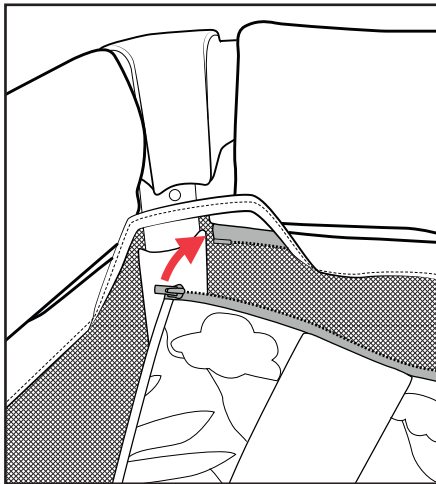

**⚠️ WARNING:** You must read and understand Dash Activity Panel instructions and the Dash Manual. If you do not understand these instructions call Chicco at 1-877-424-4226. **IMPORTANT:** Make sure the Mattress Pad is installed and secured in the playard before placing your child inside.

## INSTRUCTIONS: Dash Activity Panel

**IMPORTANT:** Please also refer to the Owner's Manual that came with your product.

**Kit Includes:**

**1** **Unfold the Activity Panel and locate the zipper on top of the Activity Panel.** Attach the zipper to the matching zipper section on the playard. Pull the zipper across the back edge.