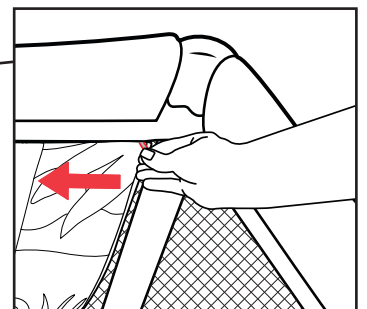

## INSTRUCTIONS: Dash Activity Panel

**IMPORTANT:** Please also refer to the Owner's Manual that came with your product.

**Kit Includes:**

**1** **Unfold the Activity Panel and locate the zipper on top of the Activity Panel.** Attach the zipper to the matching zipper section on the playard. Pull the zipper across the back edge.

**2** **To remove the Dash Activity Panel, unzip the zipper and remove the panel.**