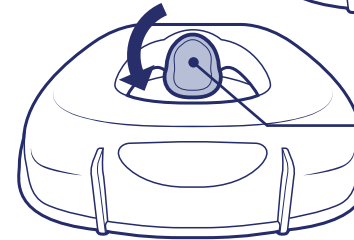

Important: Always help your child on and off the Toilet Topper seat until they can do so safely without help.

1. Fully extend the Soft-Flex Grips.

2. Place the Toilet Topper on the adult toilet seat and lift up on the lid. Rotate the Soft-Flex Grips (if needed) and push them snug against the seat bottom.

TOILET TOPPER (cont.)

Soft-Flex Spray Shield

UP for Boys

Soft-Flex Spray Shield

DOWN for Girls

3. The Soft-Flex Spray Shield can be rotated **UP** for boys and **DOWN** for girls. Rotate the Spray Shield sideways for easy removal and cleaning.