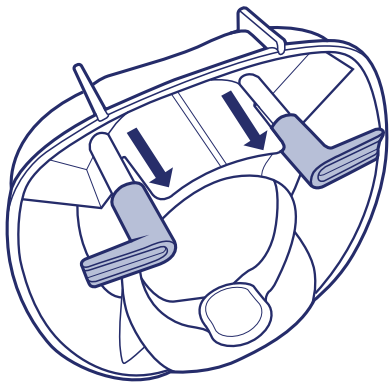

[Kee-Ko] If you say it right it makes you *smile*

TOILET TOPPER

KEEP THESE INSTRUCTIONS FOR FUTURE USE

Owner's Manual

IS0238E_01 ChiccoUSA.com

⚠️ WARNINGS

READ ALL INSTRUCTIONS BEFORE USE - Failure to follow these warnings and instructions could result in injury or death to your child. Keep these instructions for future use.

- Maximum weight for toilet topper is 60 lbs (27.2 kg).
- **NEVER** leave child unattended.
- **THIS IS NOT A TOY. DO NOT** use toilet topper for anything other than the intended use.
- **NEVER** allow child to place toilet topper on or over their head.
- **ALWAYS** make sure toilet topper fits securely on adult toilet before use.

Important: Always help your child on and off the Toilet Topper seat until they can do so safely without help.

1. Fully extend the Soft-Flex Grips.

2. Place the Toilet Topper on the adult toilet seat and lift up on the lid. Rotate the Soft-Flex Grips (if needed) and push them snug against the seat bottom.

TOILET TOPPER (cont.)

Soft-Flex Spray Shield

UP for Boys

Soft-Flex Spray Shield

DOWN for Girls

3. The Soft-Flex Spray Shield can be rotated **UP** for boys and **DOWN** for girls. Rotate the Spray Shield sideways for easy removal and cleaning.