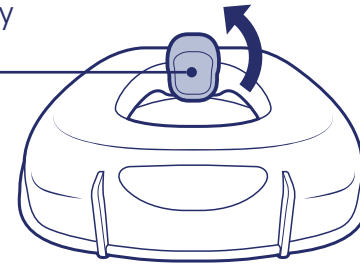

Important: Always help your child on and off the Toilet Topper seat until they can do so safely without help.

1. Fully extend the Soft-Flex Grips.

2. Place the Toilet Topper on the adult toilet seat and lift up on the lid. Rotate the Soft-Flex Grips (if needed) and push them snug against the seat bottom.

TOILET TOPPER (cont.)

Soft-Flex Spray Shield

UP for Boys

Soft-Flex Spray Shield

DOWN for Girls

3. The Soft-Flex Spray Shield can be rotated **UP** for boys and **DOWN** for girls. Rotate the Spray Shield sideways for easy removal and cleaning.